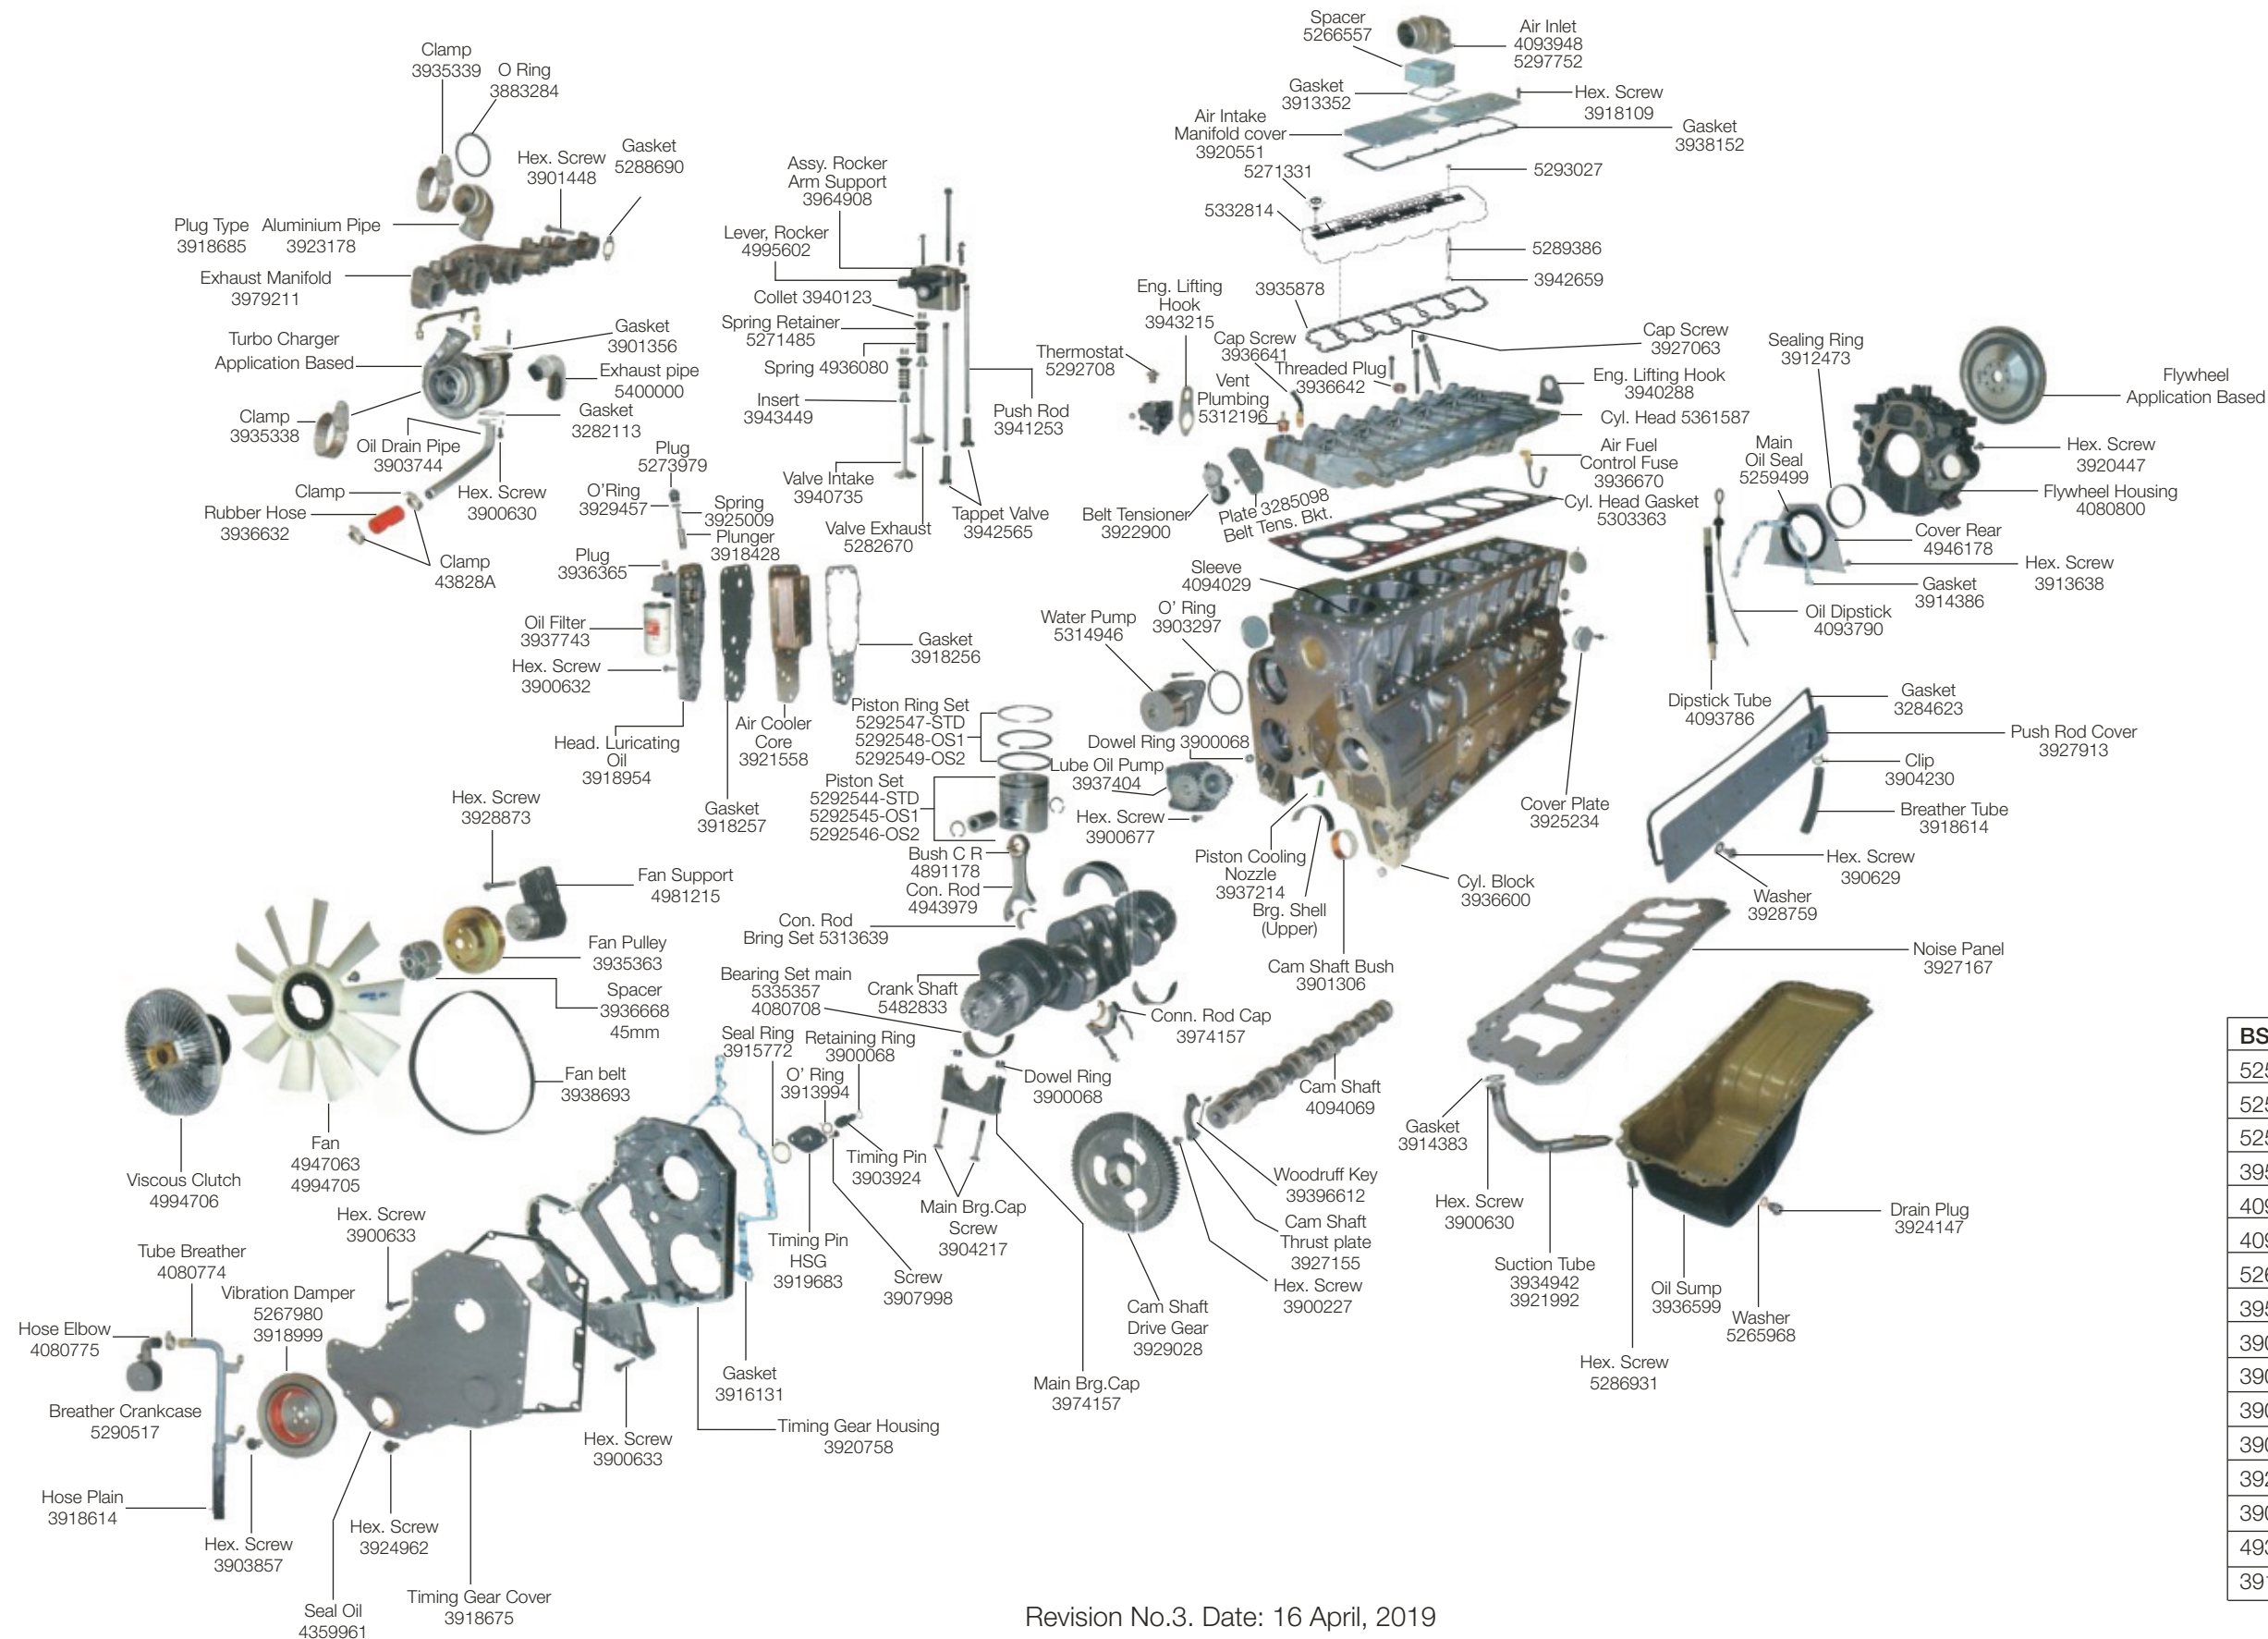

Cummins engine assembly parts BSIII

BSIII	Other Parts Not Shown in Catalogue
5258736	SET,UPPER ENGINE GASKET
5258737	SET,LOWER ENGINE GASKET
5257637	SET,OIL SEALS
3955393	SEAL,VALVE STEM
4093964	TUBE,INJECTOR FUEL SUPPLY
4093965	TUBE,INJECTOR FUEL SUPPLY
5269237	TUBE,FUEL DRAIN
3954829	SEAL,THERMOSTAT
3904483	DOWEL,PIN
3900257	DOWEL,PIN
3900068	DOWEL,RING
3902343	DOWEL,RING
3926047	SEAL,O RING
3900687	PLUG,EXPANSION
4932713	GEAR,FUEL PUMP
3914389	GASKET FUEL PUMP

Revision No.3. Date: 16 April, 2019

This is for part application reference only. Actual part may not be same as shown in catalogue. Turbo chargers, Fan, Flywheel, peripheral parts are application based.

Cummins engine assembly parts BSII

BSII Part No.	Other parts not shown in catalogue Desc
4093904	KIT,GASKET FULL ENGINE
3936562	GASKET,SET UPPER
3936563	GASKET SET LOWER
3284957	TUBE,INJECTOR FUEL SUPPLY
3284875	TUBE,INJECTOR FUEL SUPPLY
3282745	TUBE,INJECTOR FUEL SUPPLY
3282746	TUBE,INJECTOR FUEL SUPPLY
4093859	TUBE,FUEL DRAIN
3936673	TUBE,FUEL DRAIN
4932713	GEAR,FUEL PUMP
3914389	GASKET FUEL PUMP