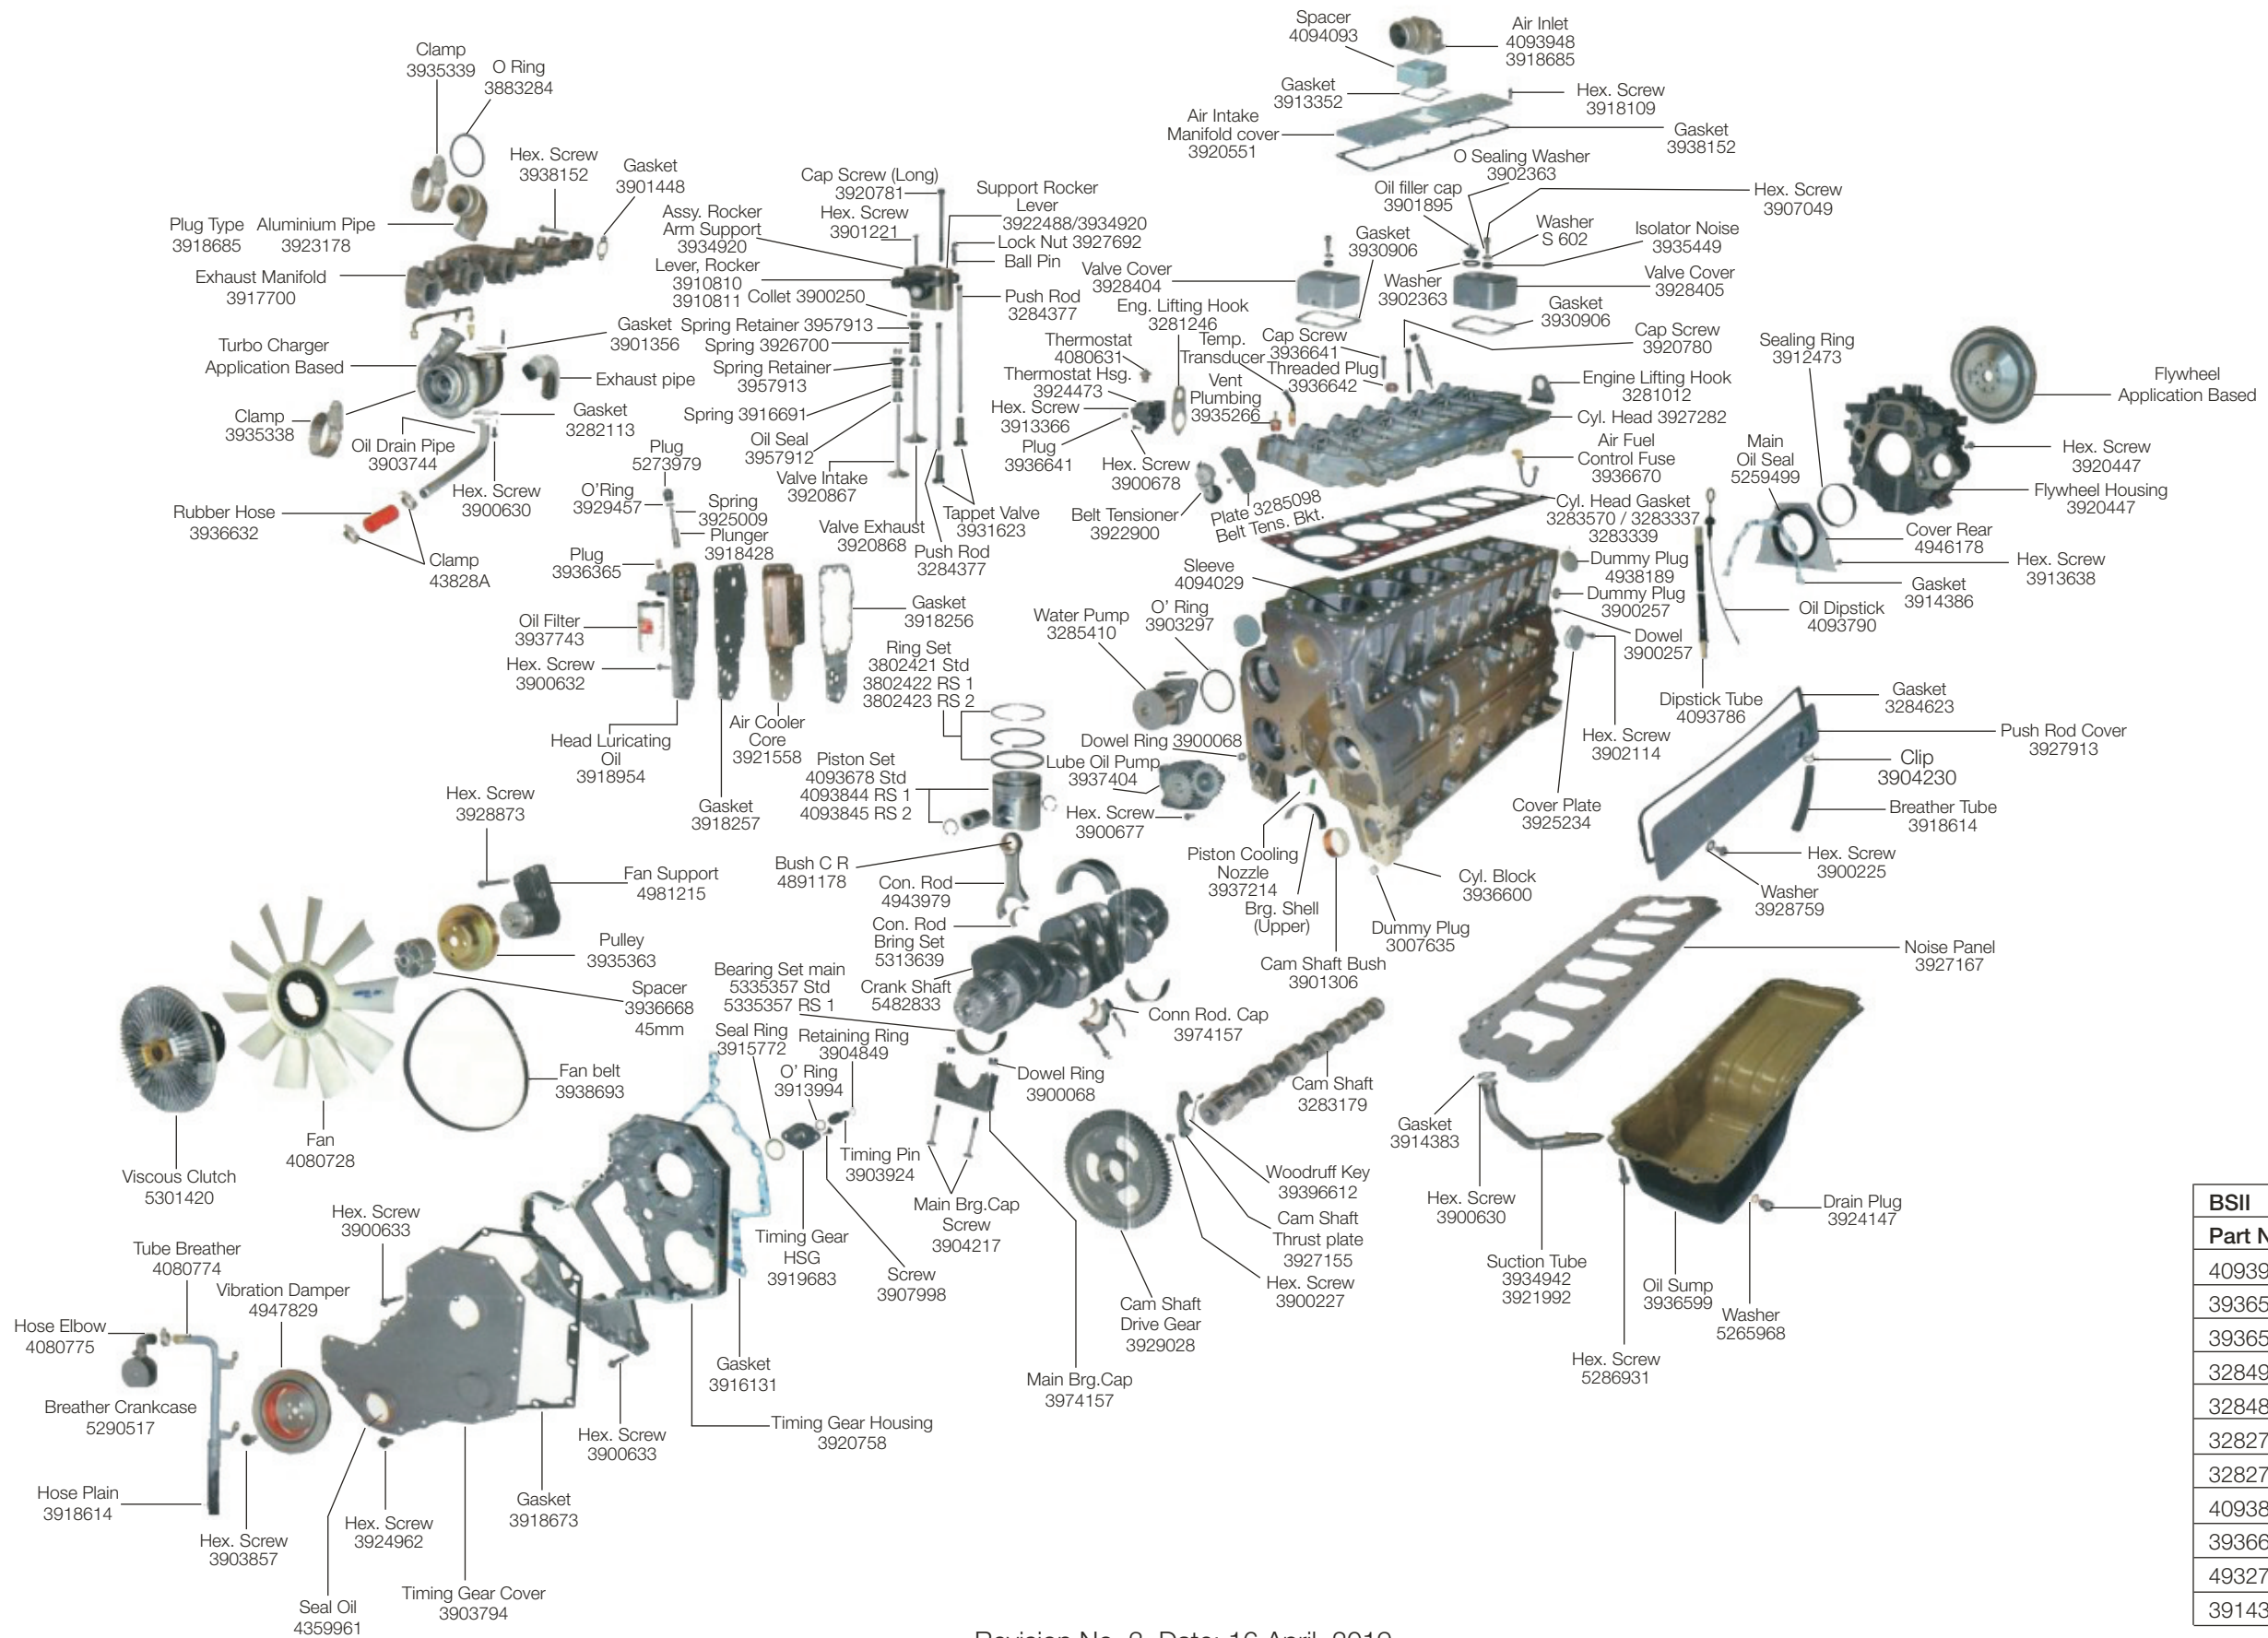

Cummins engine assembly parts BSIII

BSIII	Other Parts Not Shown in Catalogue
5258736	SET,UPPER ENGINE GASKET
5258737	SET,LOWER ENGINE GASKET
5257637	SET,OIL SEALS
3955393	SEAL,VALVE STEM
4093964	TUBE,INJECTOR FUEL SUPPLY
4093965	TUBE,INJECTOR FUEL SUPPLY
5269237	TUBE,FUEL DRAIN
3954829	SEAL,THERMOSTAT
3904483	DOWEL,PIN
3900257	DOWEL,PIN
3900068	DOWEL,RING
3902343	DOWEL,RING
3926047	SEAL,O RING
3900687	PLUG,EXPANSION
4932713	GEAR,FUEL PUMP
3914389	GASKET FUEL PUMP

Revision No.3. Date: 16 April, 2019

This is for part application reference only. Actual part may not be same as shown in catalogue. Turbo chargers, Fan, Flywheel, peripheral parts are application based.

Cummins engine assembly parts BSII

BSII Part No.	Other parts not shown in catalogue Desc
4093904	KIT,GASKET FULL ENGINE
3936562	GASKET,SET UPPER
3936563	GASKET SET LOWER
3284957	TUBE,INJECTOR FUEL SUPPLY
3284875	TUBE,INJECTOR FUEL SUPPLY
3282745	TUBE,INJECTOR FUEL SUPPLY
3282746	TUBE,INJECTOR FUEL SUPPLY
4093859	TUBE,FUEL DRAIN
3936673	TUBE,FUEL DRAIN
4932713	GEAR,FUEL PUMP
3914389	GASKET FUEL PUMP

Revision No. 3. Date: 16 April, 2019

This is for part application reference only. Actual parts may not be same as shown in catalogue. Turbo chargers, Fan, Flywheel, peripheral parts are application based.